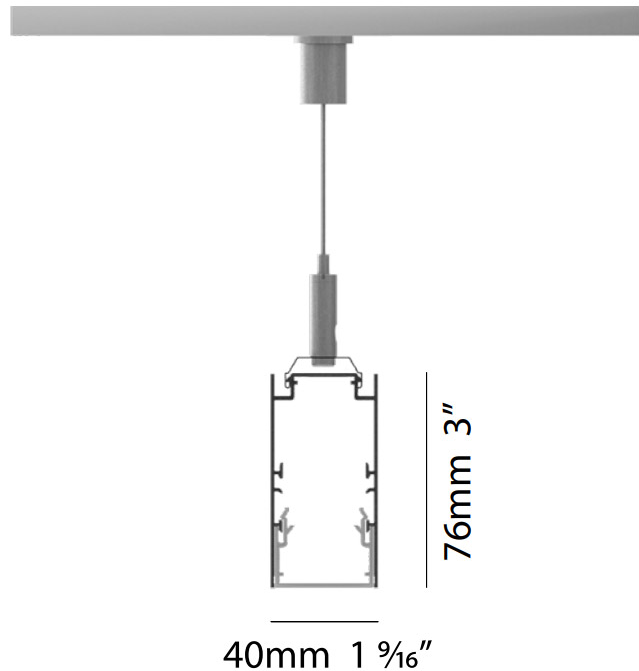

Certified By: Certified for North American Standards
 IP rating: IP20

PROJECT	_____
TYPE	_____
SPECIFIER	_____
QUANTITY	_____
DATE	_____

HYPRO 40-X SUSPENSION

A3HY40X-SUS-SYS

base number

- To build a product code in our configurator select the specify button on the base model # product page
- To build a manual product code on this datasheet choose from the options listed below in blue font and add the suffix to the base model #